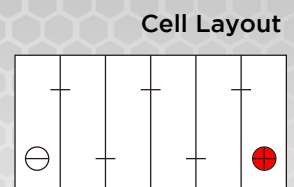

BPC

BATTERY POWER CENTRE

Physical Specification (mm)		
Nominal Voltage	12V	
Dimension	Length	259mm
	Width	173mm
	Container Height	212mm
	Total Height(with Terminal)	229mm
Weight	Approx 18Kg	
Acid	1.28030.015g/cm ³ (25°C)	
Standard Terminal	1	
Cell layout	2	
Hold-Down	B01	

Electrical Specification	
Cold Cranking Performance Amps@0°F(-18°C)	710CCA

Standard Terminal (mm)		
Terminal Type	A	
	Positive	Negative
1	19.5 ⁰ _{-0.3}	17.9 ⁰ _{-0.3}

EXTREME SERIES

EXSNS70L SCMF 710 CCA